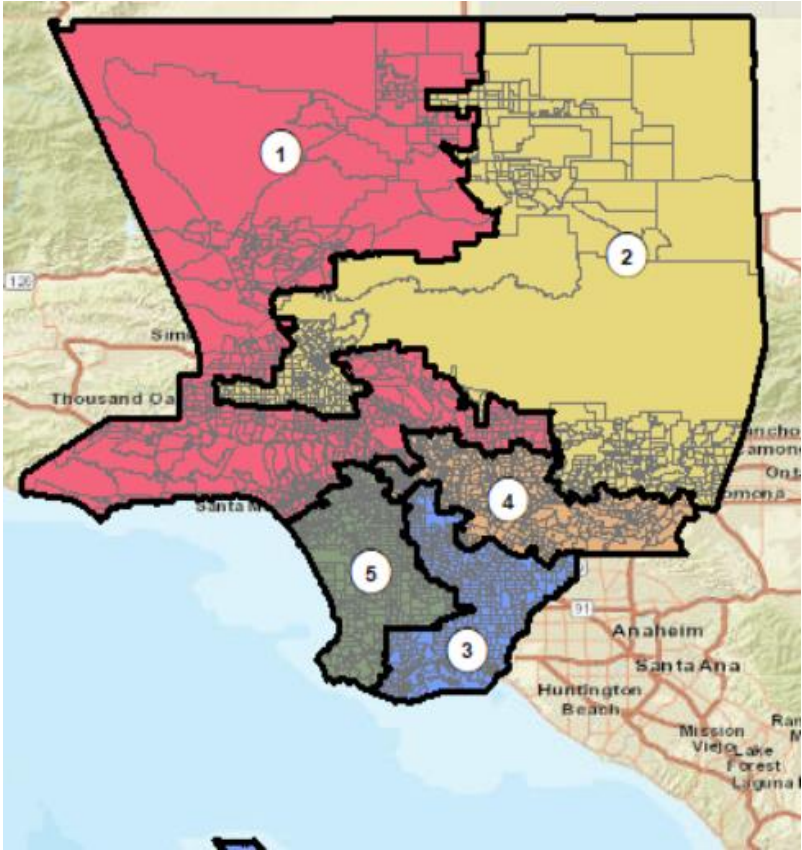

LOS ANGELES COUNTY **REDISTRICTING 2021**

Initial Analysis of Submitted Plans
10-13-21

Presentation to the County of LOS ANGELES CITIZENS REDISTRICTING COMMISSION

ARCBridge Consulting & Training Inc.
www.arcbridge.com

Submitted Plans

Plan 1

Plan 2

Plan 3

Plan 4

Plan -1

Max Dev – 8.92%
2,3,4 Latino Majority Districts

Plan -2

Max Dev – 2.17%
1,2,4 Latino Majority Districts

Plan -3

Max Dev – 1.13%

Plan 4

Max Dev – 1.55%
4,5 Latino Majority Districts