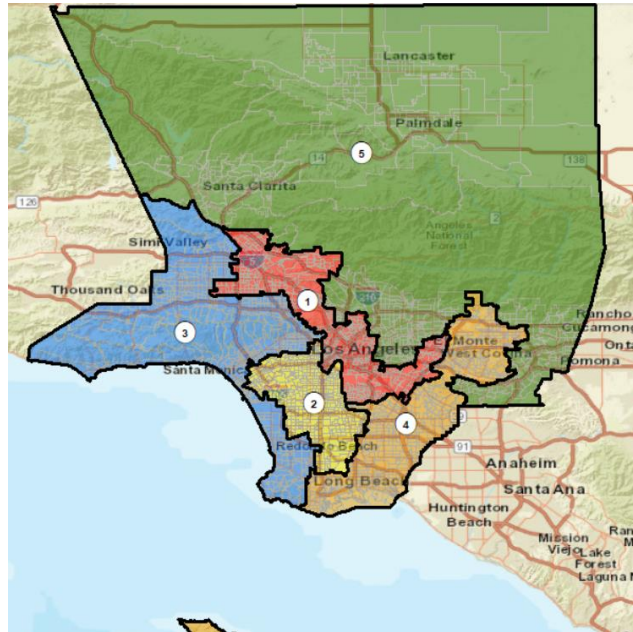

LOS ANGELES COUNTY **REDISTRICTING 2021**

Initial Analysis of Submitted Plans
10-13-21

Presentation to the County of LOS ANGELES CITIZENS REDISTRICTING COMMISSION

ARCBridge Consulting & Training Inc.
www.arcbridge.com

Submitted Plans

Plan 1

Plan 2

Plan 3

Plan 4

Plan -1

Max Dev – 8.92%
2,3,4 Latino Majority Districts

Plan -2

Max Dev – 2.17%
1,2,4 Latino Majority Districts

Plan -3

Max Dev – 1.13%

Plan 4

Max Dev – 1.55%
4,5 Latino Majority Districts