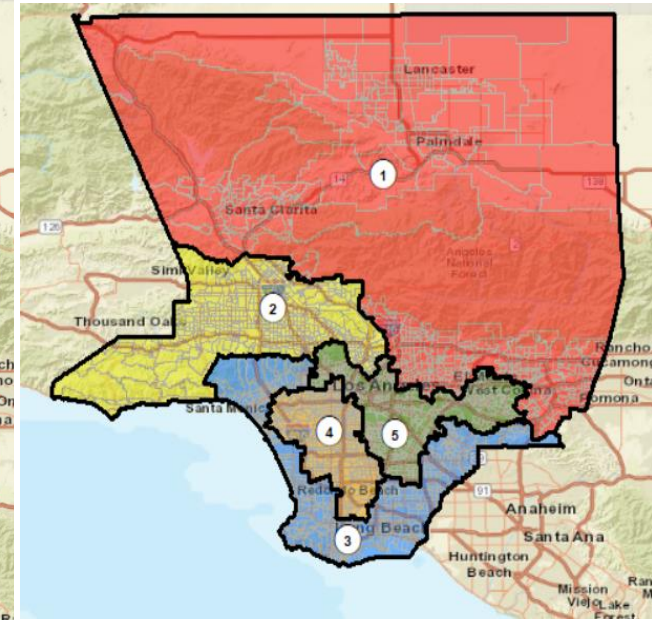

Submitted Plans

Plan 1

Plan 2

Plan 3

Plan 4

Plan -1

Max Dev – 8.92%
2,3,4 Latino Majority Districts

Plan -2

Max Dev – 2.17%
1,2,4 Latino Majority Districts

Plan -3

Max Dev – 1.13%

Plan 4

Max Dev – 1.55%
4,5 Latino Majority Districts