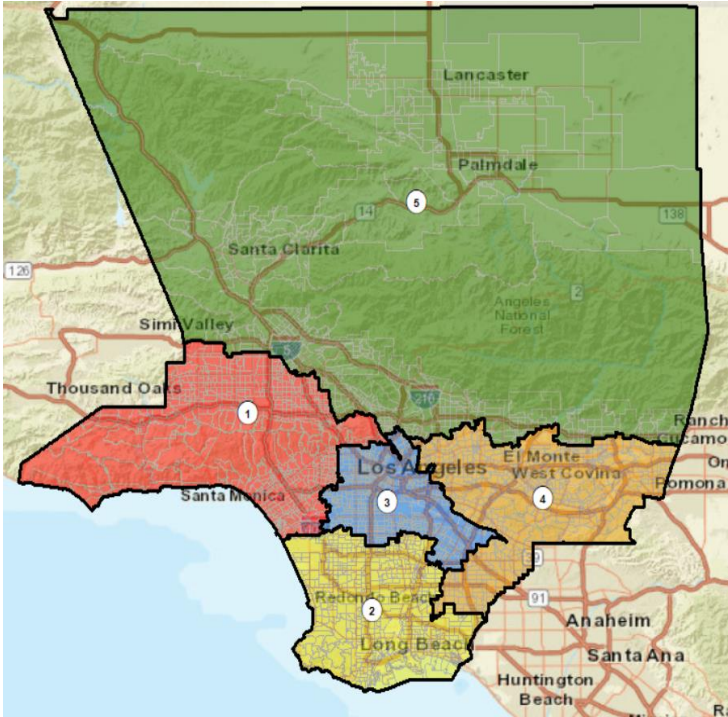

Submitted Plans

Plan 1

Plan 2

Plan 3

Plan 4

Plan -1

Max Dev – 8.92%
2,3,4 Latino Majority Districts

Plan -2

Max Dev – 2.17%
1,2,4 Latino Majority Districts

Plan -3

Max Dev – 1.13%

Plan 4

Max Dev – 1.55%
4,5 Latino Majority Districts