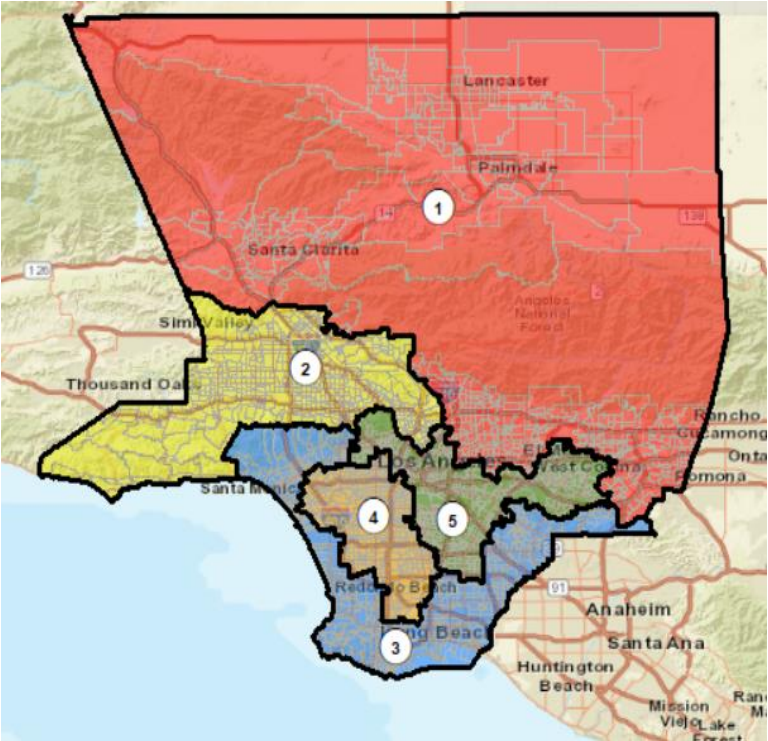

Submitted Plans

Plan 1

Plan 2

Plan 3

Plan 4

Plan -1

Max Dev – 8.92%
2,3,4 Latino Majority Districts

Plan -2

Max Dev – 2.17%
1,2,4 Latino Majority Districts

Plan -3

Max Dev – 1.13%

Plan 4

Max Dev – 1.55%
4,5 Latino Majority Districts