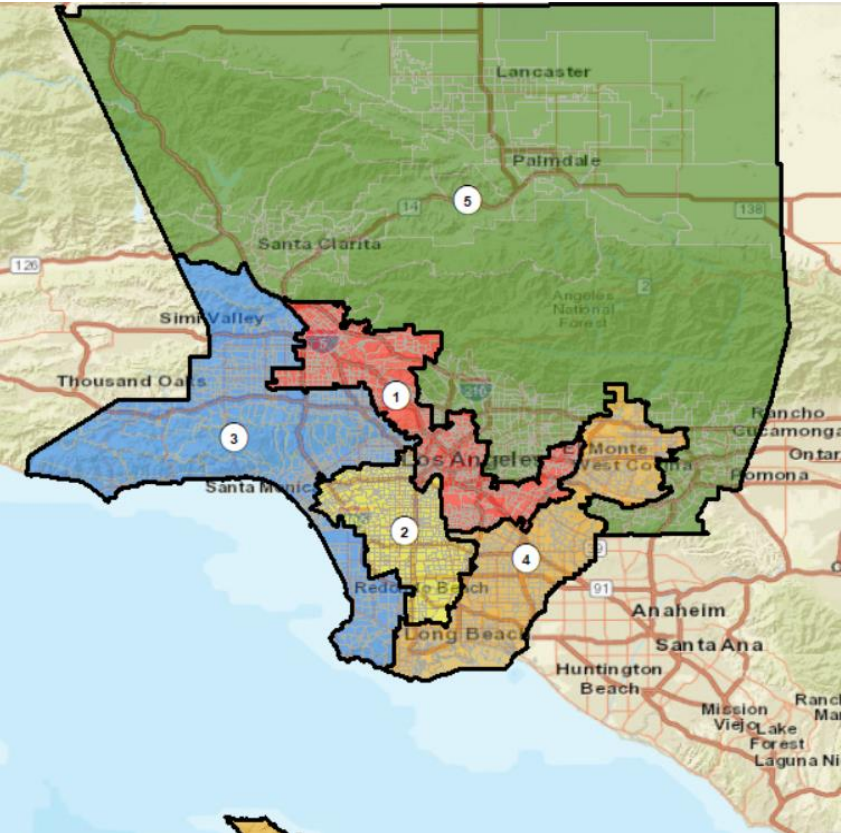

Submitted Plans

Plan 1

Plan 2

Plan 3

Plan 4

Plan -1

Max Dev – 8.92%
2,3,4 Latino Majority Districts

Plan -2

Max Dev – 2.17%
1,2,4 Latino Majority Districts

Plan -3

Max Dev – 1.13%

Plan 4

Max Dev – 1.55%
4,5 Latino Majority Districts