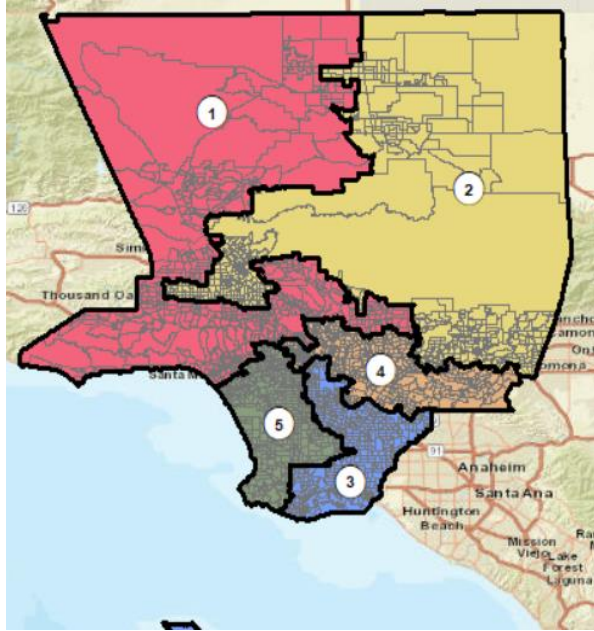

LOS ANGELES COUNTY **REDISTRICTING 2021**

Initial Analysis of Submitted Plans
10-13-21

Presentation to the County of LOS ANGELES CITIZENS REDISTRICTING COMMISSION

ARCBridge Consulting & Training Inc.
www.arcbridge.com

Submitted Plans

Plan 1

Plan 2

Plan 3

Plan 4

Plan -1

Max Dev – 8.92%
2,3,4 Latino Majority Districts

Plan -2

Max Dev – 2.17%
1,2,4 Latino Majority Districts

Plan -3

Max Dev – 1.13%

Plan 4

Max Dev – 1.55%
4,5 Latino Majority Districts