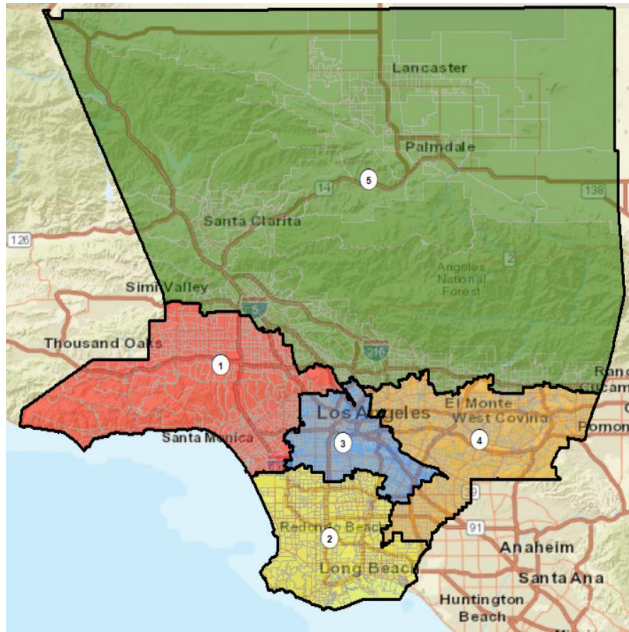

LOS ANGELES COUNTY **REDISTRICTING 2021**

Initial Analysis of Submitted Plans
10-13-21

Presentation to the County of LOS ANGELES CITIZENS REDISTRICTING COMMISSION

ARCBridge Consulting & Training Inc.
www.arcbridge.com

Submitted Plans

Plan 1

Plan 2

Plan 3

Plan 4

Plan -1

Max Dev – 8.92%
2,3,4 Latino Majority Districts

Plan -2

Max Dev – 2.17%
1,2,4 Latino Majority Districts

Plan -3

Max Dev – 1.13%

Plan 4

Max Dev – 1.55%
4,5 Latino Majority Districts