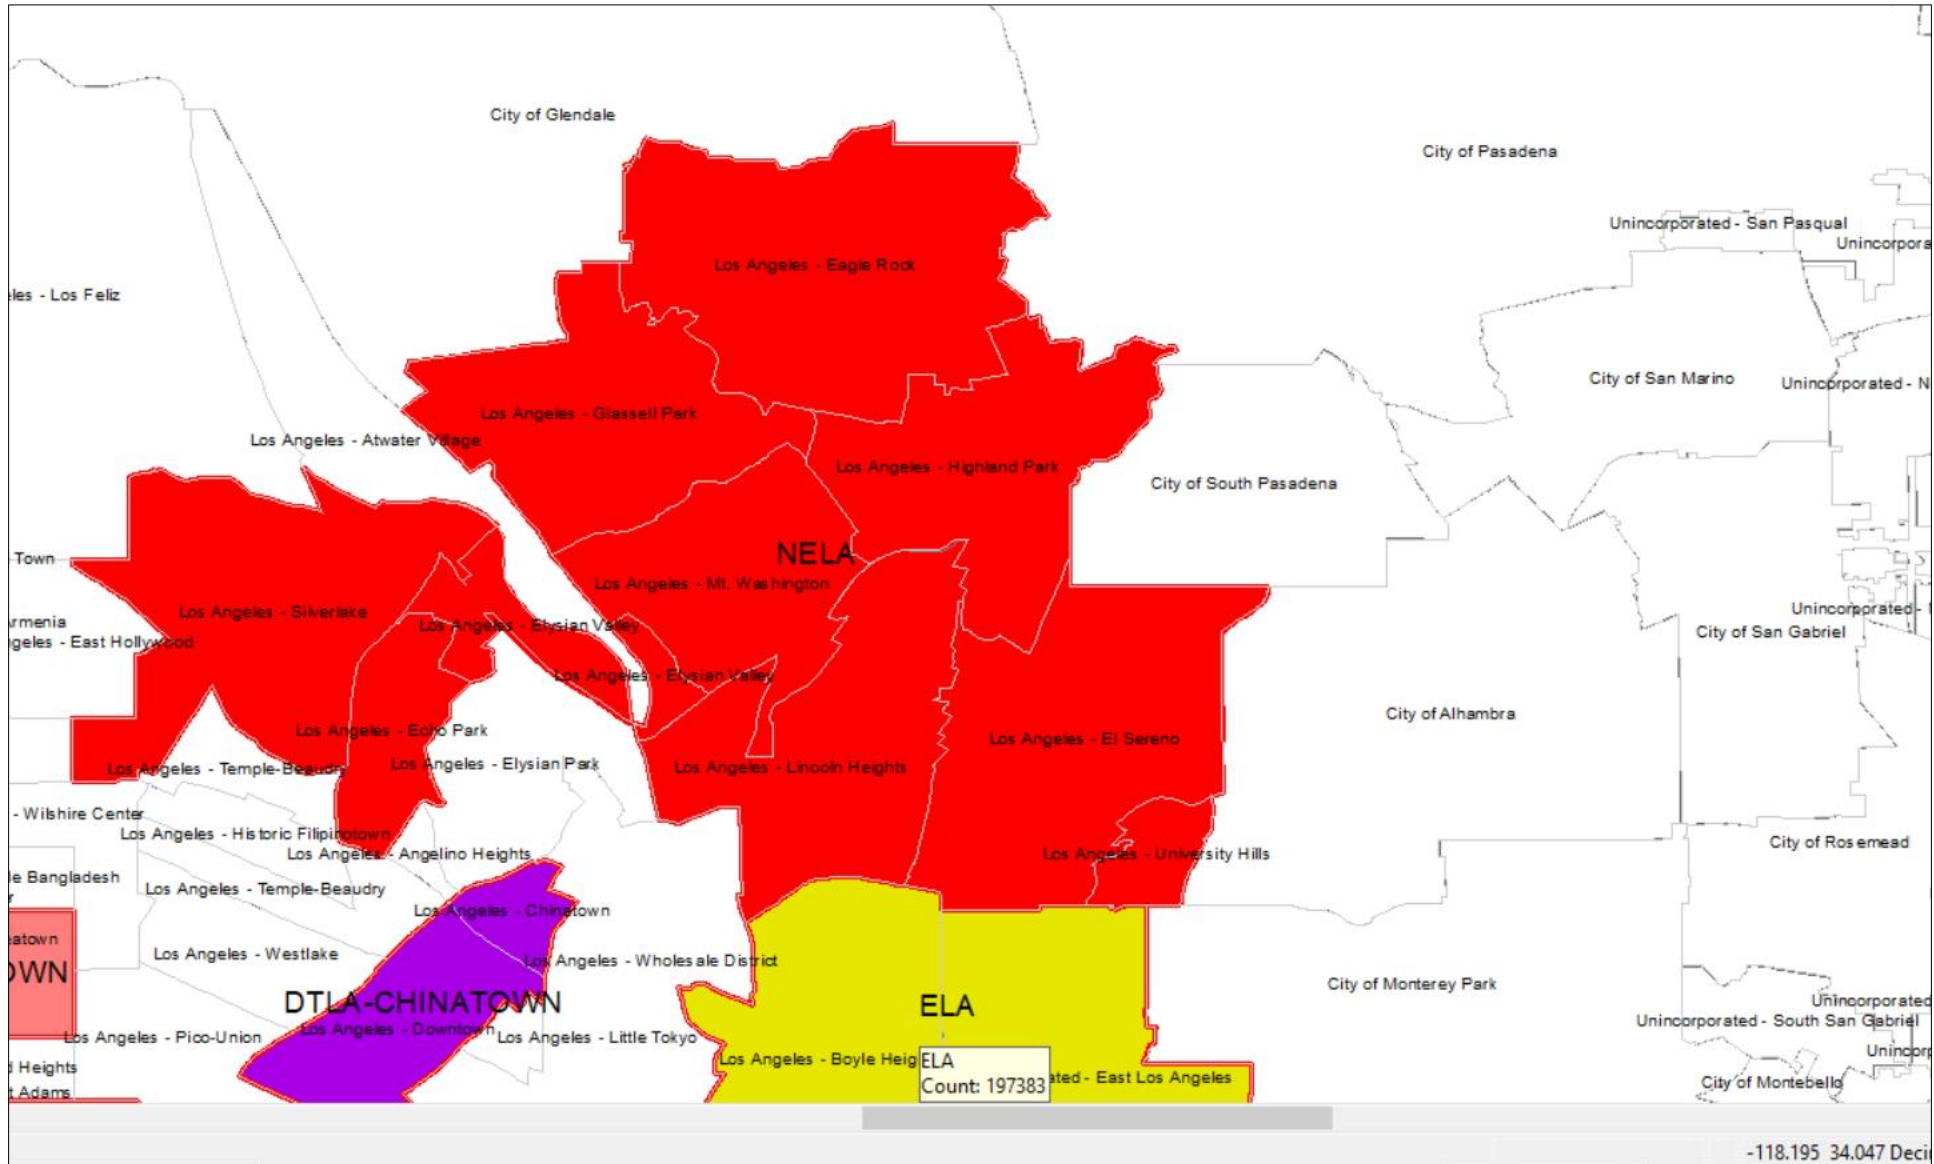

LOS ANGELES COUNTY **REDISTRICTING 2021**

Initial Analysis of Communities of Interest (COI) Hypothesis
As presented and discussed on 10/6/21

Presentation for the County of LOS ANGELES CITIZENS REDISTRICTING COMMISSION

ARCBridge Consulting & Training Inc.

www.arcbridge.com

North East LA

East LA

South East LA

South East LA, Gateway Cities

South Central LA/ South Bay Inland

Inglewood-Crenshaw