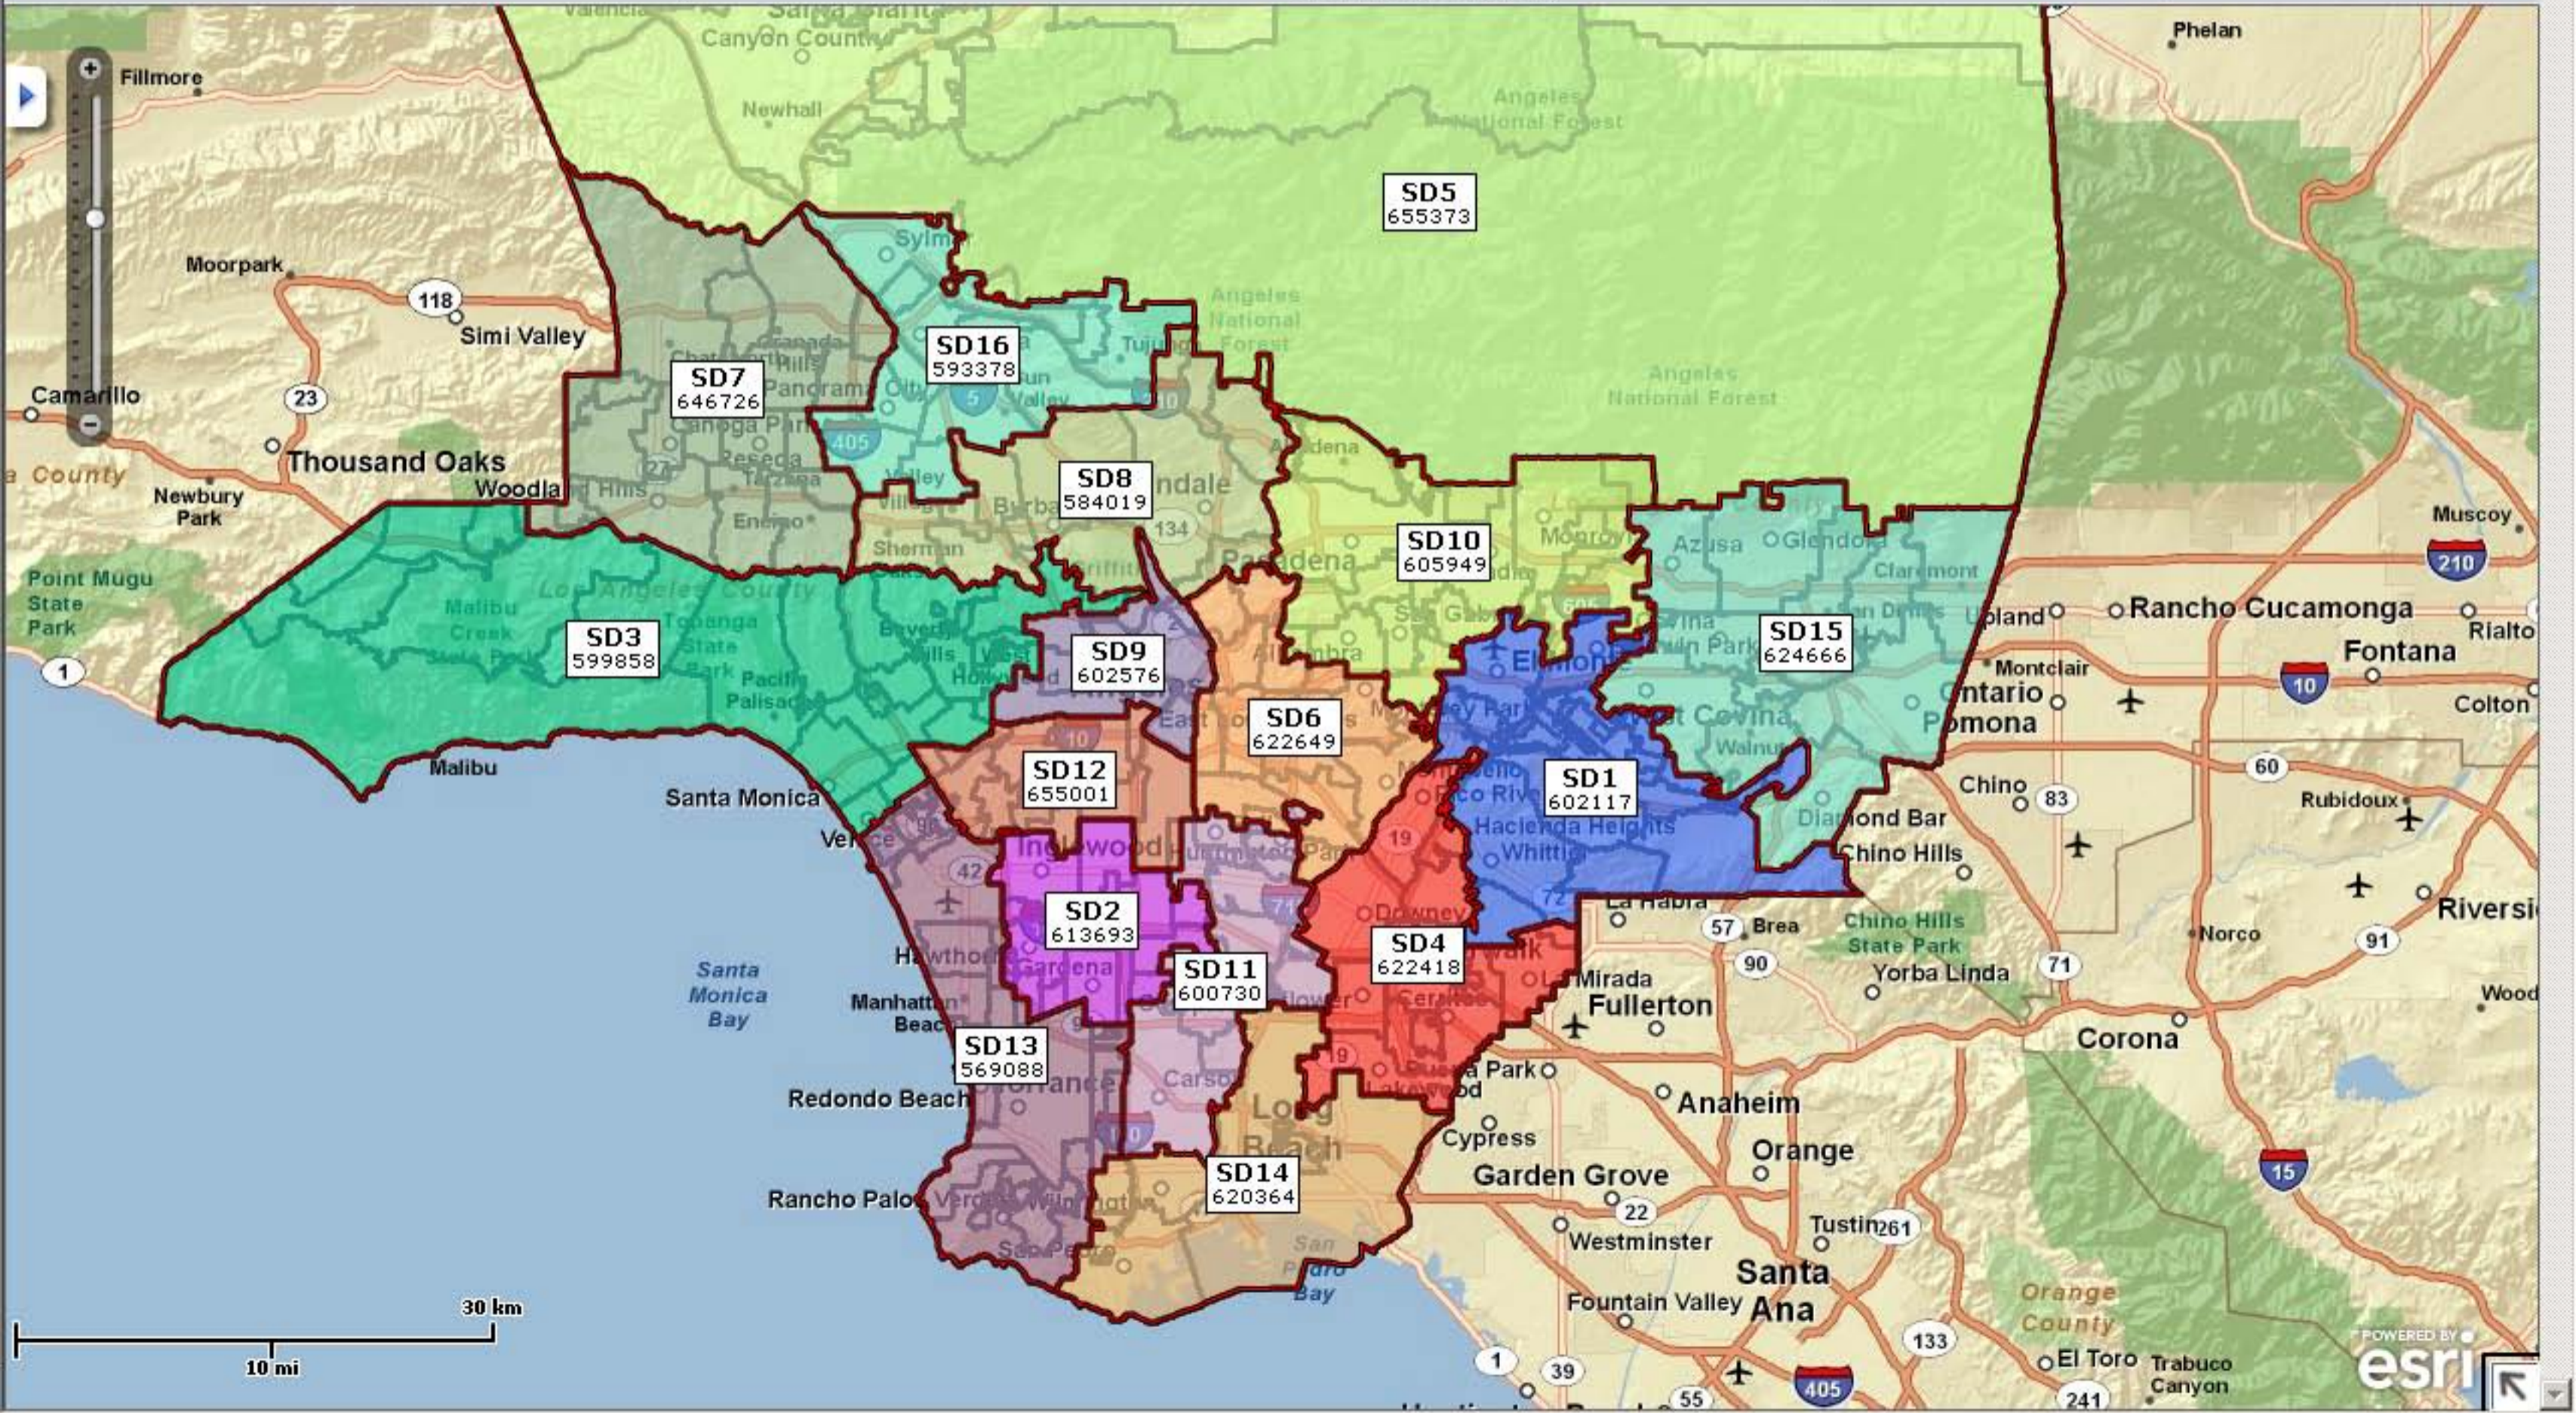

Display Level: Community Reset

0 200K 500K 1M 2M 10M Redistricting Geography

Display Lines  
 Display Locks  
 Display Names  
 Shorten Names  
 Show Totals

Basemap Theme Add Content

Statistics Redistricting Tools Districts Appearance Map

File 1 Learn 2 Create 3 Review 4 Share 5 Submit

Active District: District 10

Selection Level: Community Automatic

Display Level: Community Reset

0 200K 500K 1M 2M 10M Redistricting Geography

Display Lines  
 Display Locks  
 Display Names  
 Shorten Names  
 Show Totals

Basemap Theme Add Content

Statistics Redistricting Tools Districts Appearance Map

File Learn Create Review Share Submit

Active District: Unassigned

Selection Level: Community Automatic

Display Level: Community Reset

0 200K 500K 1M 2M 10M Redistricting Geography

Display Lines  
 Display Locks  
 Display Names  
 Shorten Names  
 Show Totals

Basemap Theme Add Content

Statistics Redistricting Tools Districts Appearance Map